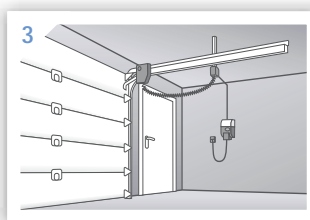

An optional cable extension can be used in case of a fitted side rebate, e.g., through a side door.

All the installation variants shown in illustrations 1–3 also apply for the left garage door side.