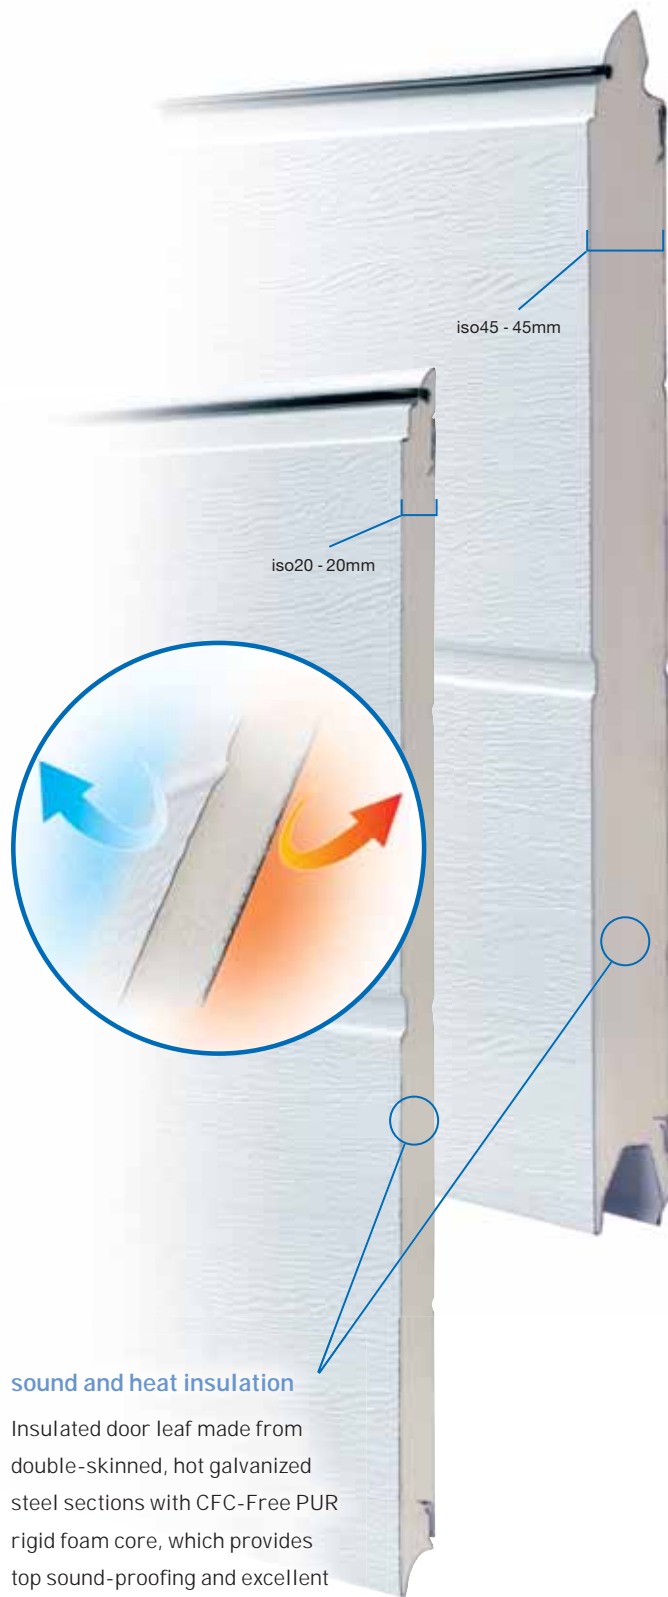

Standard Sectional Door Properties

sound and heat insulation

Insulated door leaf made from double-skinned, hot galvanized steel sections with CFC-Free PUR rigid foam core, which provides top sound-proofing and excellent heat insulation, keeping the cold out and the warm in.

iso 20 garage doors

- Ideal for private garages up to 3m (9'10") in width
- Ideally suited for renovation due to special renovation sizes and minimum space required
- Smooth running and stability with double-skinned, galvanised steel sections
- High degree of safety with anti-pinch feature inside and out (according to EN 12604) as well as interference-protected triple safety extension spring assemblies
- Good heat insulation with 20mm thick CFC-free PUR rigid foam core (heat insulation value $K = 1.0 \text{ W/m}^2\text{K}$)
- Outside: Polyester pre-finished coated, traffic white (similar to RAL 9016)
- Inside: Polyester pre-finished coated, grey white (similar to RAL 9002)

iso 45 garage doors

- Ideal for private garages from 2,250 to 5,500mm (7'0" to 18'0") in width for new constructions or renovations. Side sectional doors are available for widths up to 5940mm (19'6")
- Widest range of models and optional extras:
  - as ceiling or side sectional garage door
  - made of insulated steel or solid wood panels
  - individual designer garage doors available
  - with side door or integrated pass door of same design
- Smooth running, longest service life and stability with extremely stiff distortion-resistant robust construction
- Perfect operational reliability and easy operation with torsion spring with spring break safety feature on both sides
- Maximum personal safety with anti-pinch feature inside and out (according to EN 12604)
- Max. heat insulation with 45mm thick CFC-free PUR rigid foam core (heat insulation value $K = 0.5 \text{ W/m}^2\text{K}$)
- Outside: Polyester pre-finished coated, traffic white (similar to RAL 9016) or alternatively, Golden Oak/ Rosewood foil finish, Satin Grey and Titan.
- Inside: Polyester pre-finished coated, grey white (similar to RAL 9002)