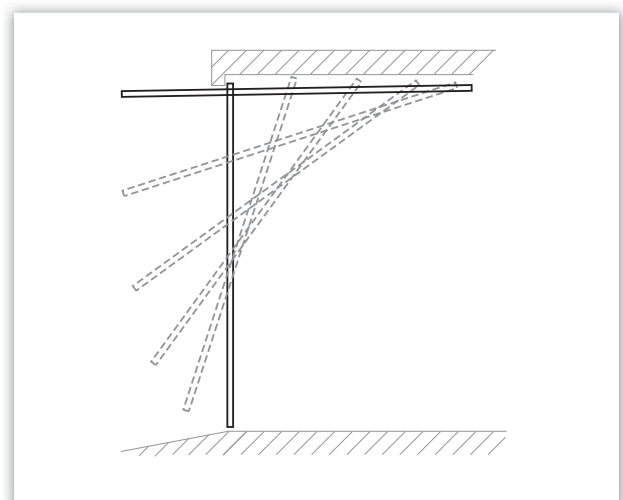

Walnut

Ebony

Matching side doors

All doors in the Up & Over timber range are available with matching side doors.

Up & Over Garage Doors

canopy gear

The canopy gear allows the door to travel in vertical tracks and is counterbalanced by an overhead torsion spring. In the open position, the door projects from the opening approximately one third of the door height, forming a canopy.