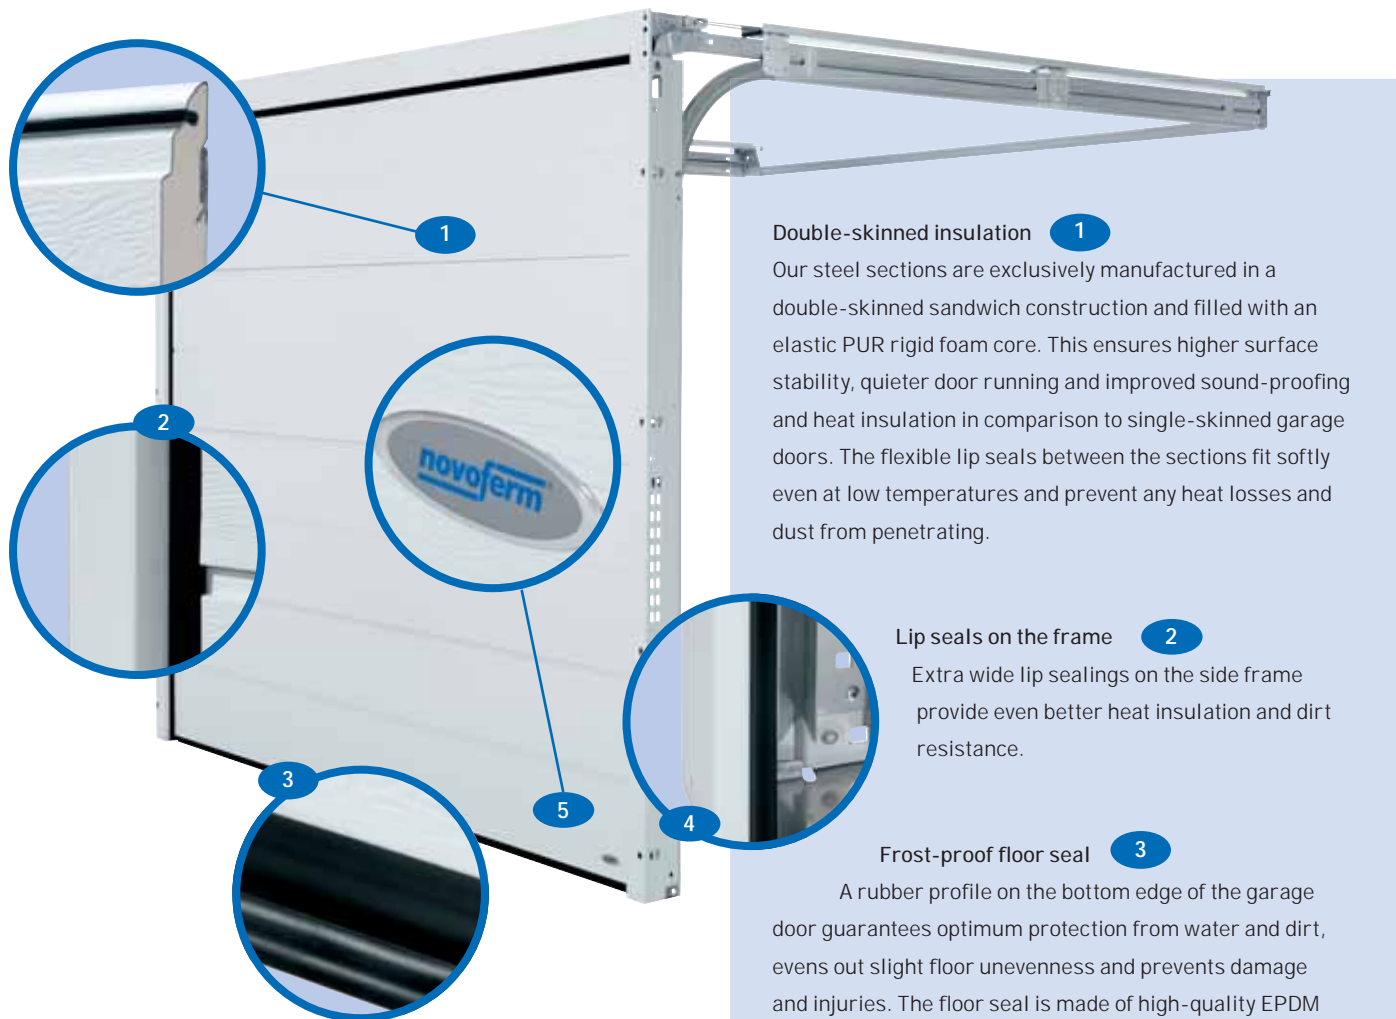

Insulated Sectional Garage Doors

Quality that sets the standards...

Double-skinned insulation 1

Our steel sections are exclusively manufactured in a double-skinned sandwich construction and filled with an elastic PUR rigid foam core. This ensures higher surface stability, quieter door running and improved sound-proofing and heat insulation in comparison to single-skinned garage doors. The flexible lip seals between the sections fit softly even at low temperatures and prevent any heat losses and dust from penetrating.

Lip seals on the frame 2

Extra wide lip sealings on the side frame provide even better heat insulation and dirt resistance.

Frost-proof floor seal 3

A rubber profile on the bottom edge of the garage door guarantees optimum protection from water and dirt, evens out slight floor unevenness and prevents damage and injuries. The floor seal is made of high-quality EPDM (ethylene propylene diene monomer), which is known for its high elasticity, weather resistance and long life-span.

Stainless-steel frame base 4

Novoferm sectional garage doors have a high weather resistant stainless steel frame base. Thus enabling water and impeded drainage to be able to drain off freely and also ensure that no rust can start to form on the frame over the long-term. The frame base remains brittle resistant also at low temperatures and forms a clean visual seal.

The Novoferm quality seal 5

Quality doesn't need to hide away: That's why Novoferm sectional garage doors carry the Novoferm quality seal in a high-quality aluminium design with a chrome edge - guaranteeing the best materials and top-class processing!

...exclusive to Novoferm

Anything that is outside in all winds and weather and has to work perfectly day after day needs an especially robust design. That's why all Novoferm steel sectional garage doors are double-skinned and insulated. The degree of insulation is described by the door types. Simply choose between the alternatives, premium sectional door type iso 20 or the deluxe door type iso 45, with the highest insulation thickness and a wide range of optional extras.

All iso 20 and iso 45 door sections are manufactured from hot galvanized thin steel sheet and provided with a polyester-based pre-finished coat or, in the case of Golden Oak, Rosewood and Titan, a durable foil finished coating. Angular frames, guide rails as well as all fitting parts on the garage door are also galvanized so that no rust can start to form. You will have many years of pleasure and satisfaction with your garage door - 10 years of which are guaranteed!