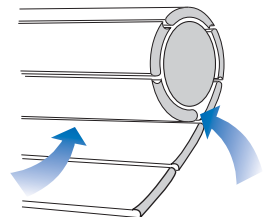

NovoShield

Supplied and finished in white as standard colour, shields the user from accidental finger entrapment and provides an attractive finish to the door curtain.

Manual Override

A connector and crank handle are supplied as standard, so your door can be opened, from inside, even during a power cut.

Guide Rails

Guide rails made from 90mm aluminium profile with a white polyester powder coated finish.

Control System

An interior light is provided within the self contained control box.

Safety Edge

Supplied as standard. At the bottom edge of your door is an emergency sensor which will stop and reverse when the door is in operation, if it senses an obstruction.

IMPORTANT SAFETY TIP

Always buy a garage door that complies fully with EN12453 - Safety in use of power operated garage doors ...and avoid finger entrapment!

Novoferm Insulated Roller Garage Doors comply with EN12453 - Safety in use of power operated garage doors, by means of the NovoShield box cover which covers the operating mechanism of the door curtain.

1. 1 Weather seals keep whatever is on the outside... outside!
2. 2 Built-in interior light provided on the control box.
3. 3 Insulated lathes provide both a thermal and acoustic barrier.