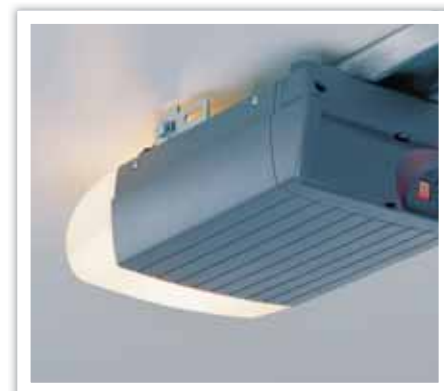

Practical – which ever way you turn it

The flat operator head of the Novomatic can be turned by 90° or 180° if required. This saves up to 15cm space when the slide-in depth is, for example, reduced due to a wall construction. The operator track does not have to be additionally shortened either.

Programming made easy

Novomatic can be conveniently and easily programmed with three buttons and a concise 7 segment display. No setting can be overlooked during programming thanks to the systematic menu navigation. All settings are infinitely saved, even in case of a power cut. The operating state is always recognisable through the transparent cover. Clear error coding allows for a quick and safe fault analysis if required.

It runs and runs and runs

The wear resistant top-quality toothed belt in a hot galvanised steel profile ensures quiet and smooth running and long-term, reliable garage door operation. The toothed belt is reinforced on the inside with fivefold steel cables, oil and acid resistant and completely maintenance-free.

Novomatic features at a glance:

- Simple operation with soft start and soft stop function
- Integrated shutdown stopping device and electronically monitored push-up safeguard
- Adjustable opening time from 10 to 240 seconds
- Programmable inside lighting and connectable outside lighting
- Power economiser
- Manual quick unlocking device in case of power cut etc.

Novomatic 553NRG (700 N):

This convenient quick-running operator is for single and double garage doors up to 5,500mm (18') wide. Maximum opening speed: 22cm/s (8.7inch/s).

Novomatic 803 S (1,000 N):

This powerful operator is for frequently used garage doors as well as solid timber garage doors or garage doors with wicket doors. Maximum opening speed: 22cm/s (8.7inch/s).