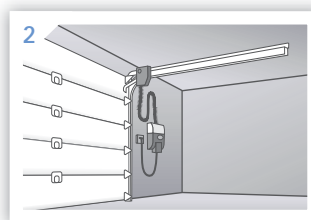

NovoPort®

The wear resistant, maintenance-free toothed belt lies well-protected in the garage door track (inset), guaranteeing maximum operational reliability, long service life and quiet smooth-running.

Unique technology with flexible side mounting for Novoferm Sectional garage doors

The NovoPort® operator system not only offers maximum convenience during operation, but also during installation. After all, it is not fixed to the ceiling like conventional operators, but simply integrated into the side garage door track – either on the left or the right depending on the structural conditions. Therefore no ceiling assembly is required and any installation problems are ruled out from the outset. All structural components are pre-assembled in the factory and dimensionally accurate – simply insert them together and voilà!

The operator can be mounted in the right garage track, the control on the right garage wall...

... or directly next to the garage door in the area of the side rebate.

An optional cable extension can be used in case of a fitted side rebate, e.g., through a side door.

All the installation variants shown in illustrations 1–3 also apply for the left garage door side.

Exclusive convenience

If you are renovating your garage, you don't just want it to look better, but to also make it more convenient to use. With the integrated NovoPort® system you'll never have to get out in the rain again, to open your garage door by hand.

The NovoPort® garage door and operator are perfectly matched and certified by independent institutes in accordance with the latest safety guidelines. Giving you the comfort of maximum security and top quality, with a 5 year guarantee on mechanics and motor included!

NovoPort® features at a glance