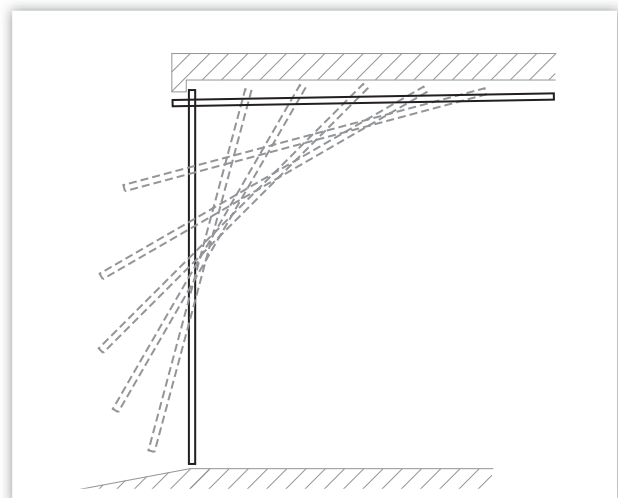

retractable gear

The retractable gear allows the door to be retracted fully, inside the garage when open, by means of horizontal overhead tracks supported by wall or ceiling mounted suspension brackets.