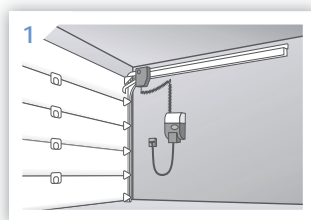

... or directly next to the garage door in the area of the side rebate.