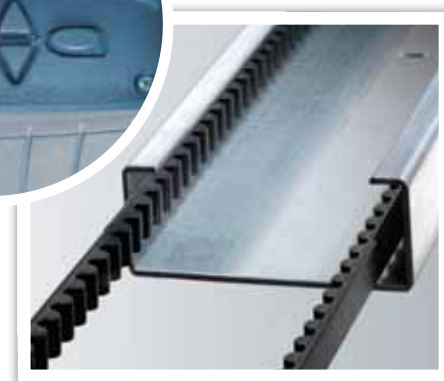

Practical – which ever way you turn it

The flat operator head of the Novomatic can be turned by 90° or 180° if required. This saves up to 15cm space when the slide-in depth is, for example, reduced due to a wall construction. The operator track does not have to be additionally shortened either.

Programming made easy

Novomatic can be conveniently and easily programmed with three buttons and a concise 7 segment display. No setting can be overlooked during programming thanks to the systematic menu navigation. All settings are infinitely saved, even in case of a power cut. The operating state is always recognisable through the transparent cover. Clear error coding allows for a quick and safe fault analysis if required.

It runs and runs and runs

The wear resistant top-quality toothed belt in a hot galvanised steel profile ensures quiet and smooth running and long-term, reliable garage door operation. The toothed belt is reinforced on the inside with fivefold steel cables, oil and acid resistant and completely maintenance-free.

Novomatic features at a glance:

- Simple operation with soft start and soft stop function
- Integrated shutdown stopping device and electronically monitored push-up safeguard
- Adjustable opening time from 10 to 240 seconds
- Programmable inside lighting and connectable outside lighting
- Power economiser
- Manual quick unlocking device in case of power cut etc.

Novomatic 553NRG (700 N):

This convenient quick-running operator is for single and double garage doors up to 5,500mm (18') wide. Maximum opening speed: 22cm/s (8.7inch/s).

Novomatic 803 S (1,000 N):

This powerful operator is for frequently used garage doors as well as solid timber garage doors or garage doors with wicket doors. Maximum opening speed: 22cm/s (8.7inch/s).